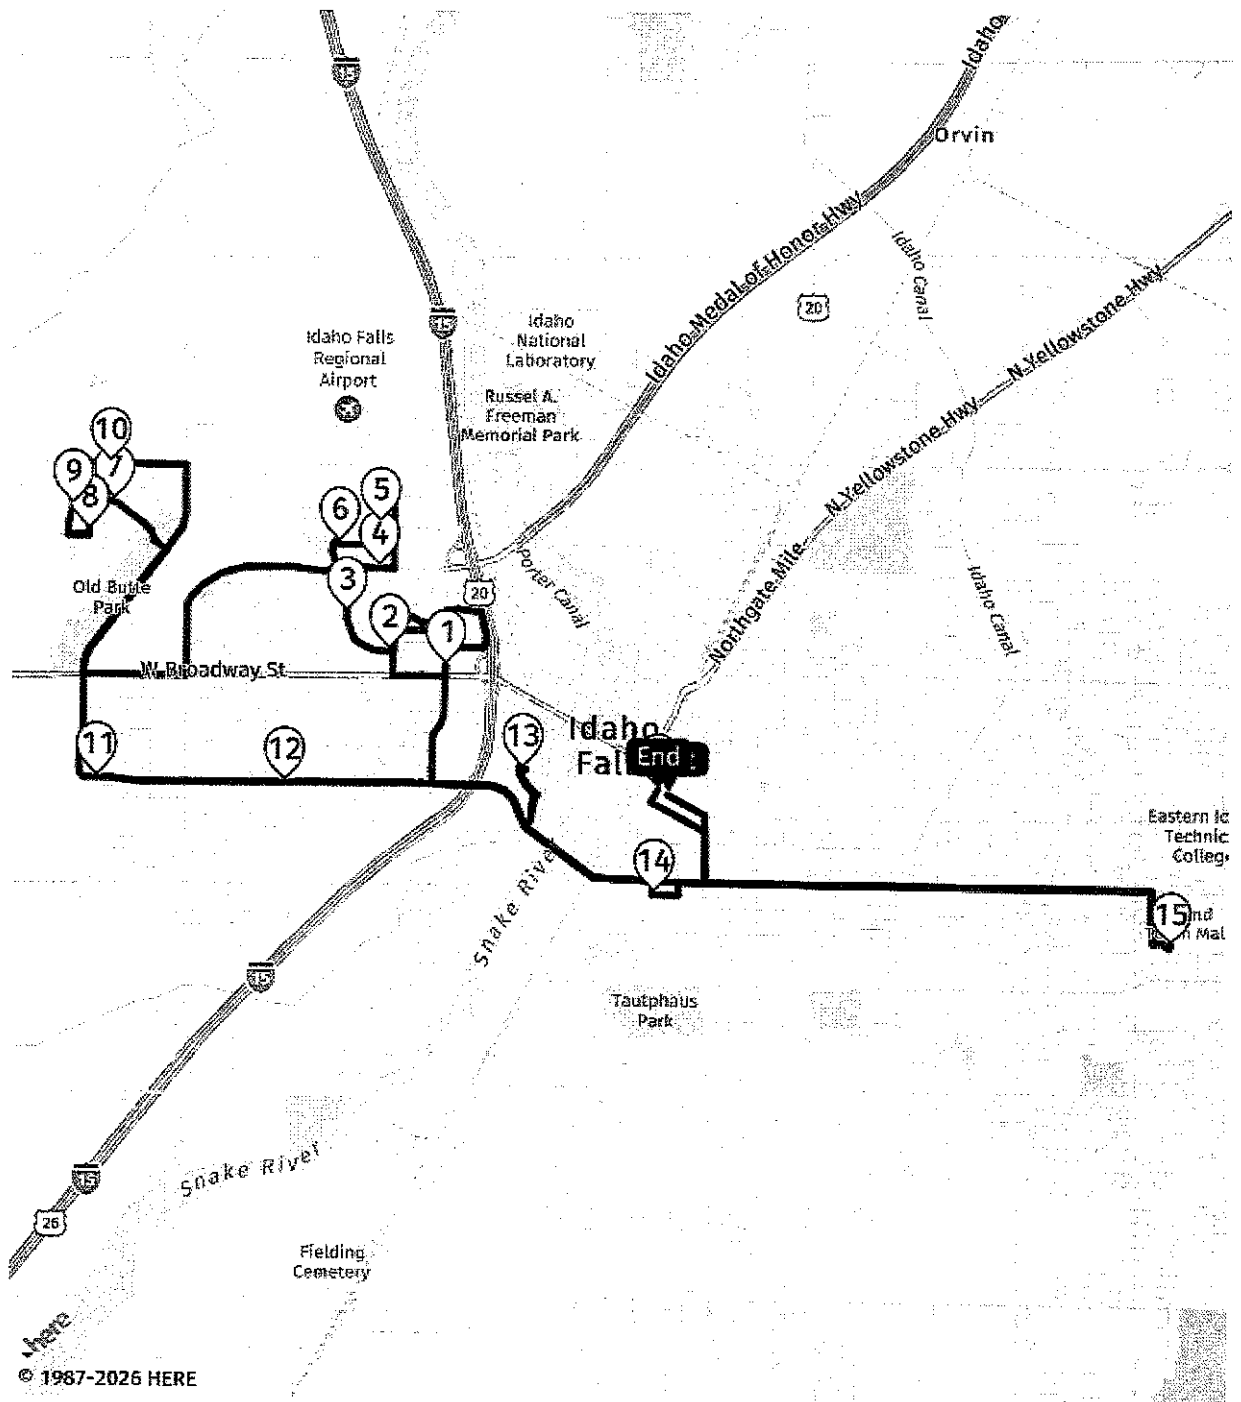

Full Map for #2 25-26 ACTIVE

BusRight

Alturas Academies IF (88 Students)

20.17 mi | 16 Stops