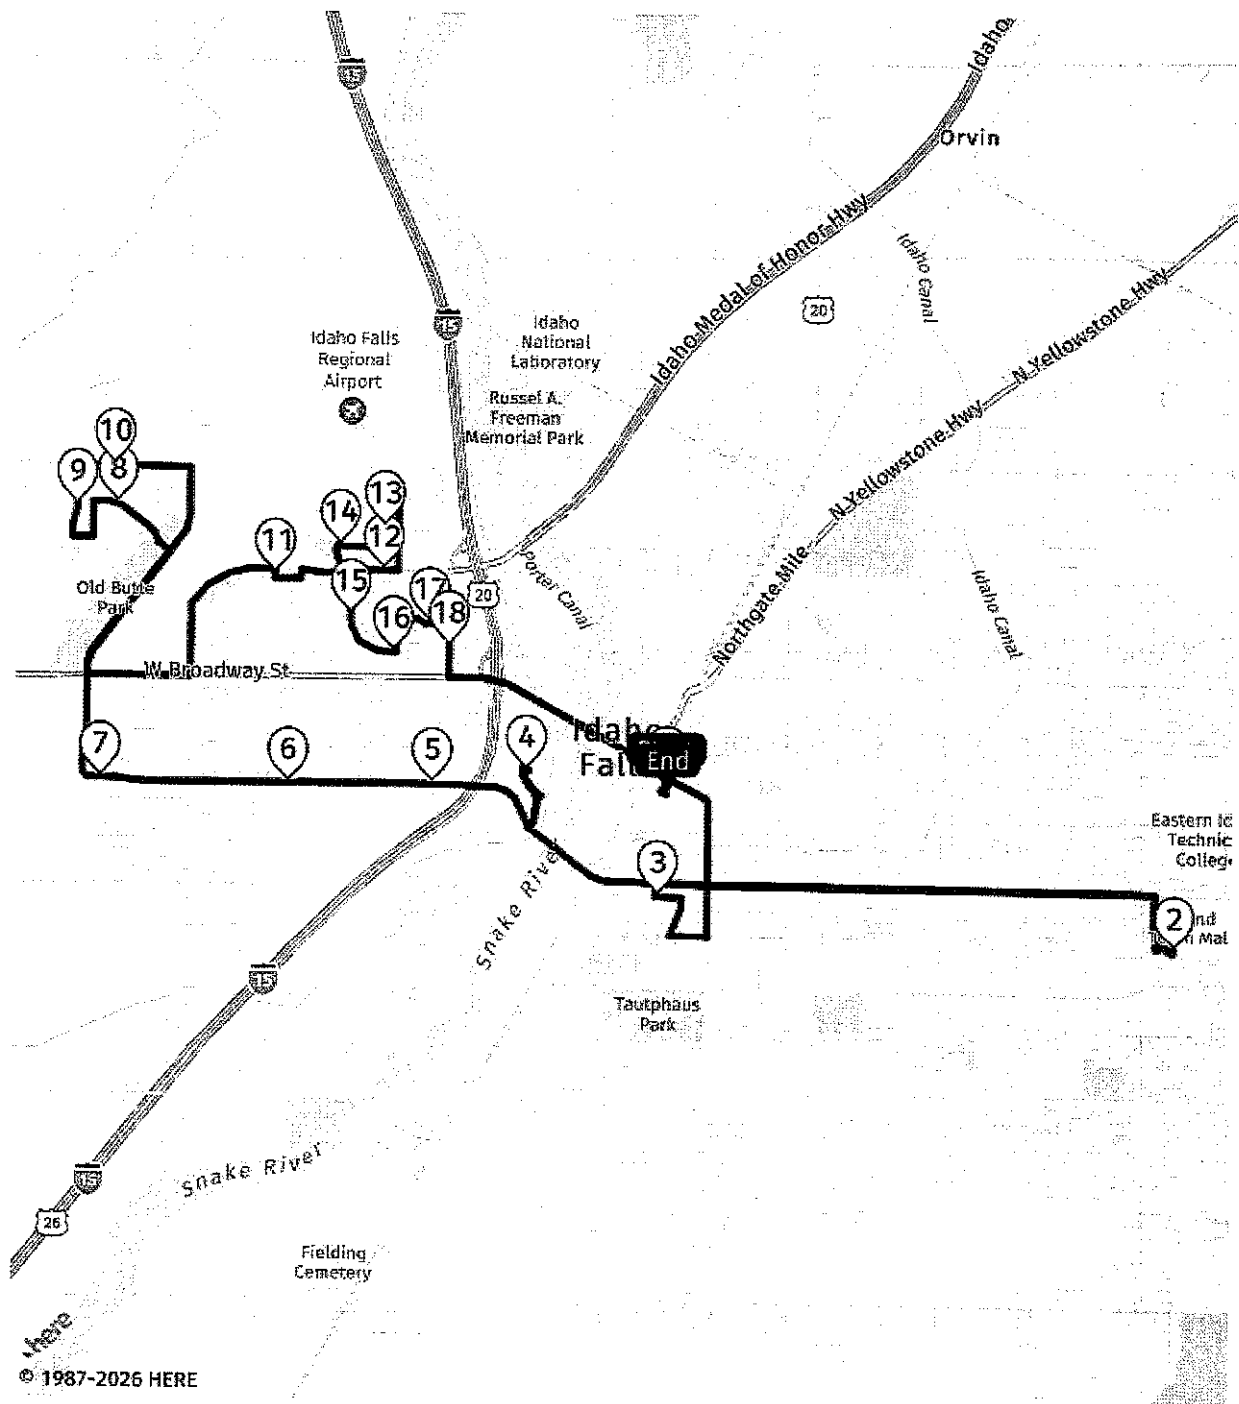

Full Map for #2 25-26 ACTIVE

BusRight

Alturas Academies IF (91 Students)

20.16 mi | 18 Stops