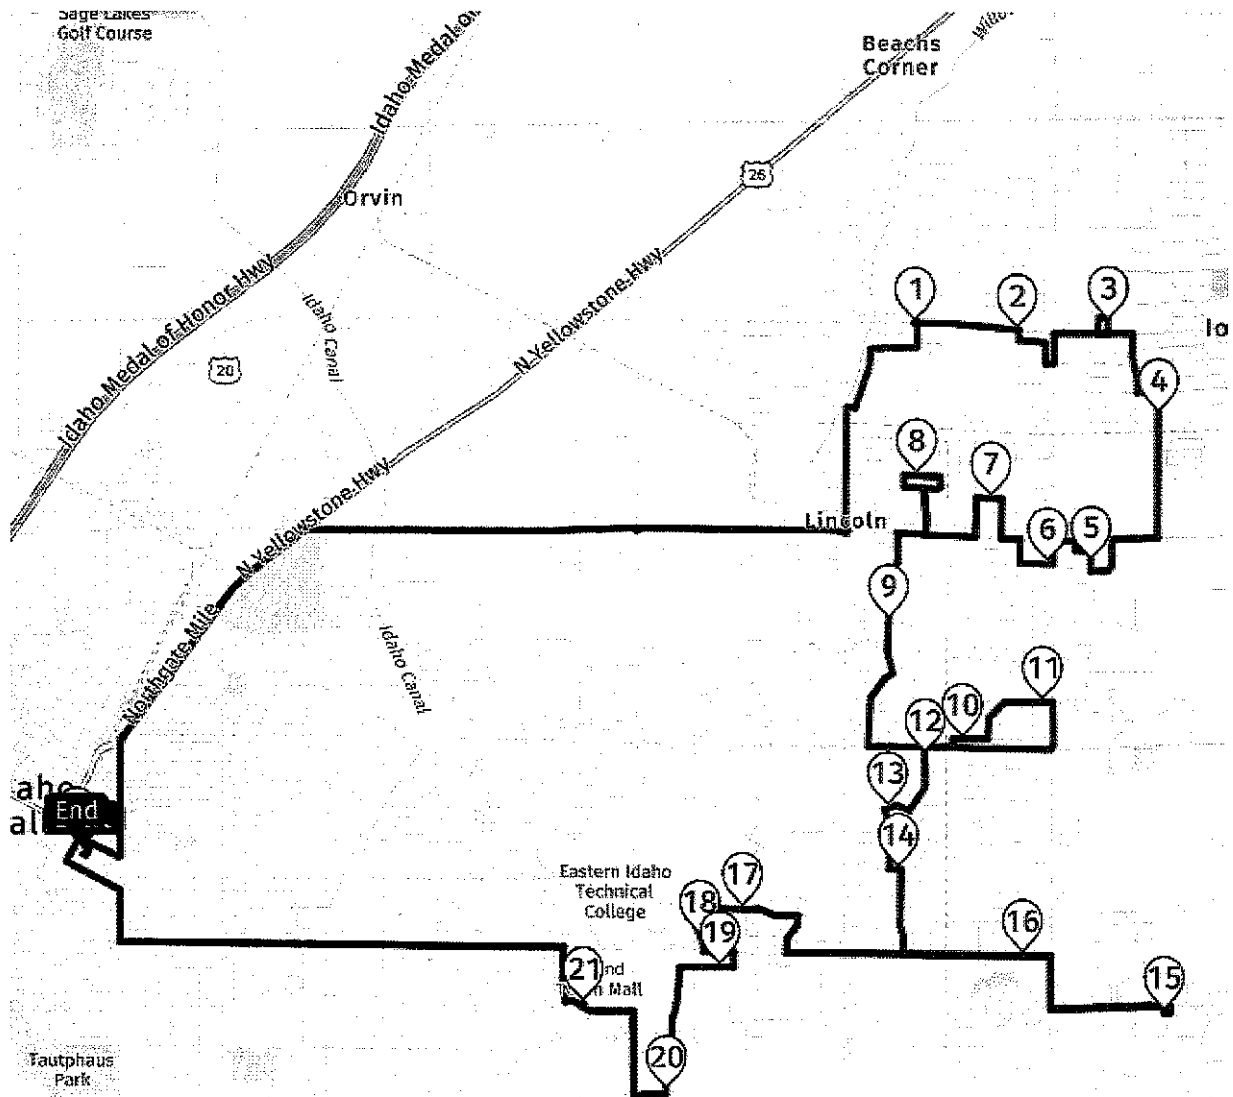

# Directions for #5 25-26 Detour

 Alturas Academies IF (91 Students)

 BusRight

32.10 mi | 20 Stops

Directions \_\_\_\_\_ Distance

- 04:29 PM  STOP 12 Marble and Volcanic
  
- 04:31 PM  STOP 13 Hyrum and Raintree
  
- 04:33 PM  STOP 14 Hyrum and Flaming Rock
  
- 04:34 PM  STOP 15 Koda Dr and Koda Wy
  
- 04:39 PM  STOP 16 Gamble and Freedom
  
- 04:45 PM  STOP 17 LDS Church on 42nd
  
- 04:51 PM  STOP 18 LDS Church on 105th
  
- 05:01 PM  STOP 19 Gleneagles and Fairway
  
- 05:05 PM  STOP 20 LDS Church on 5th
  
- 05:12 PM  END 151 N Ridge Ave