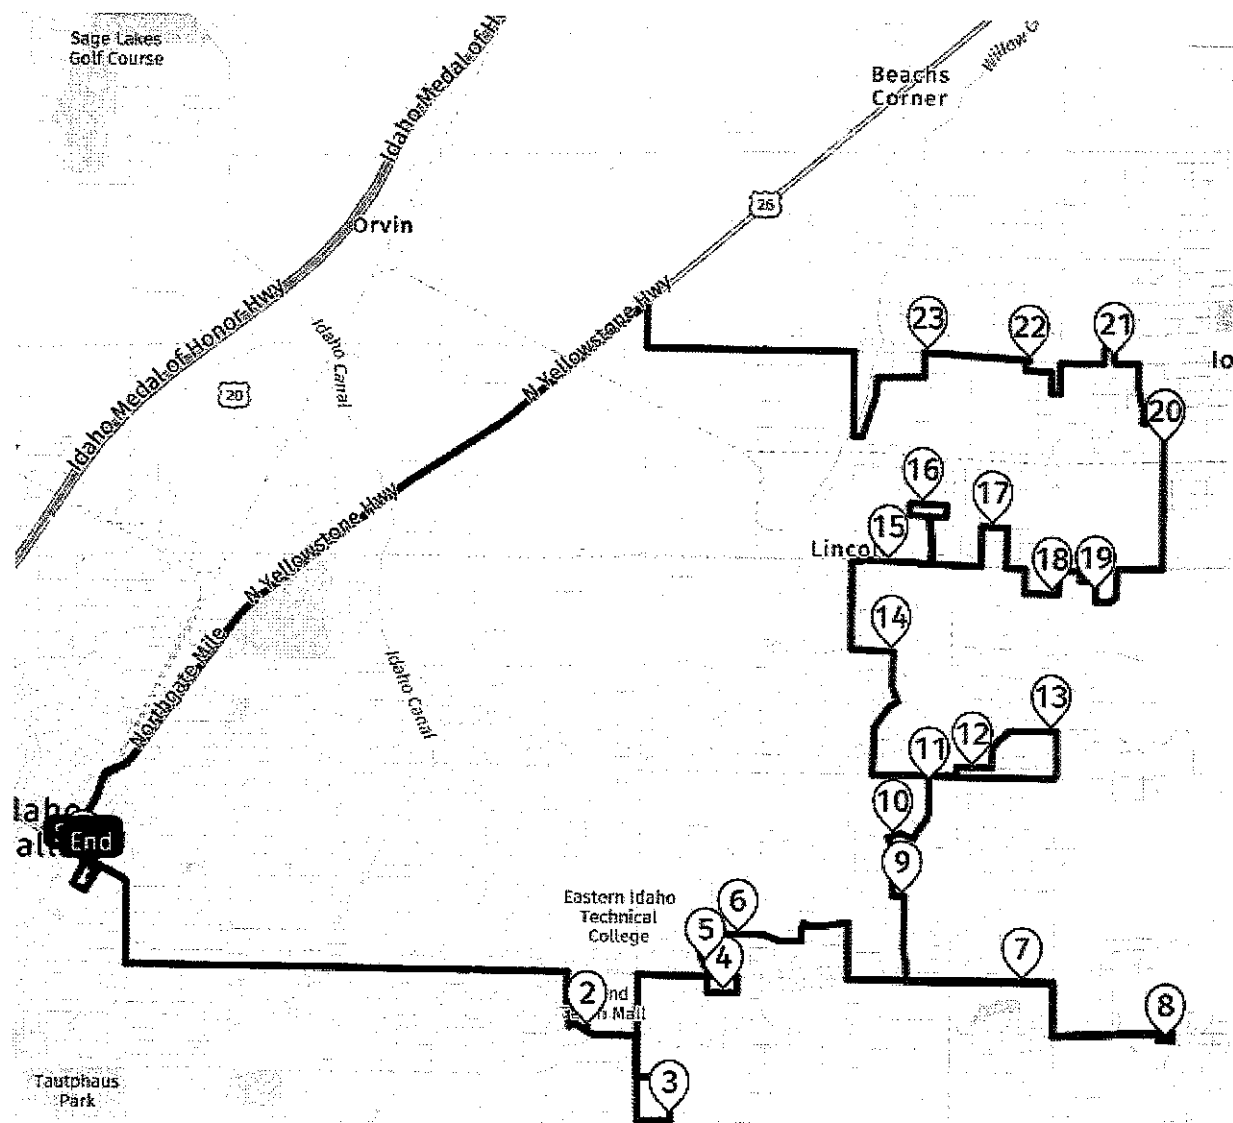

Full Map for #6 25-26

BusRight

Alturas Academies IF (98 Students)

26.73 mi | 23 Stops

HERE
© 1987-2026 HERE