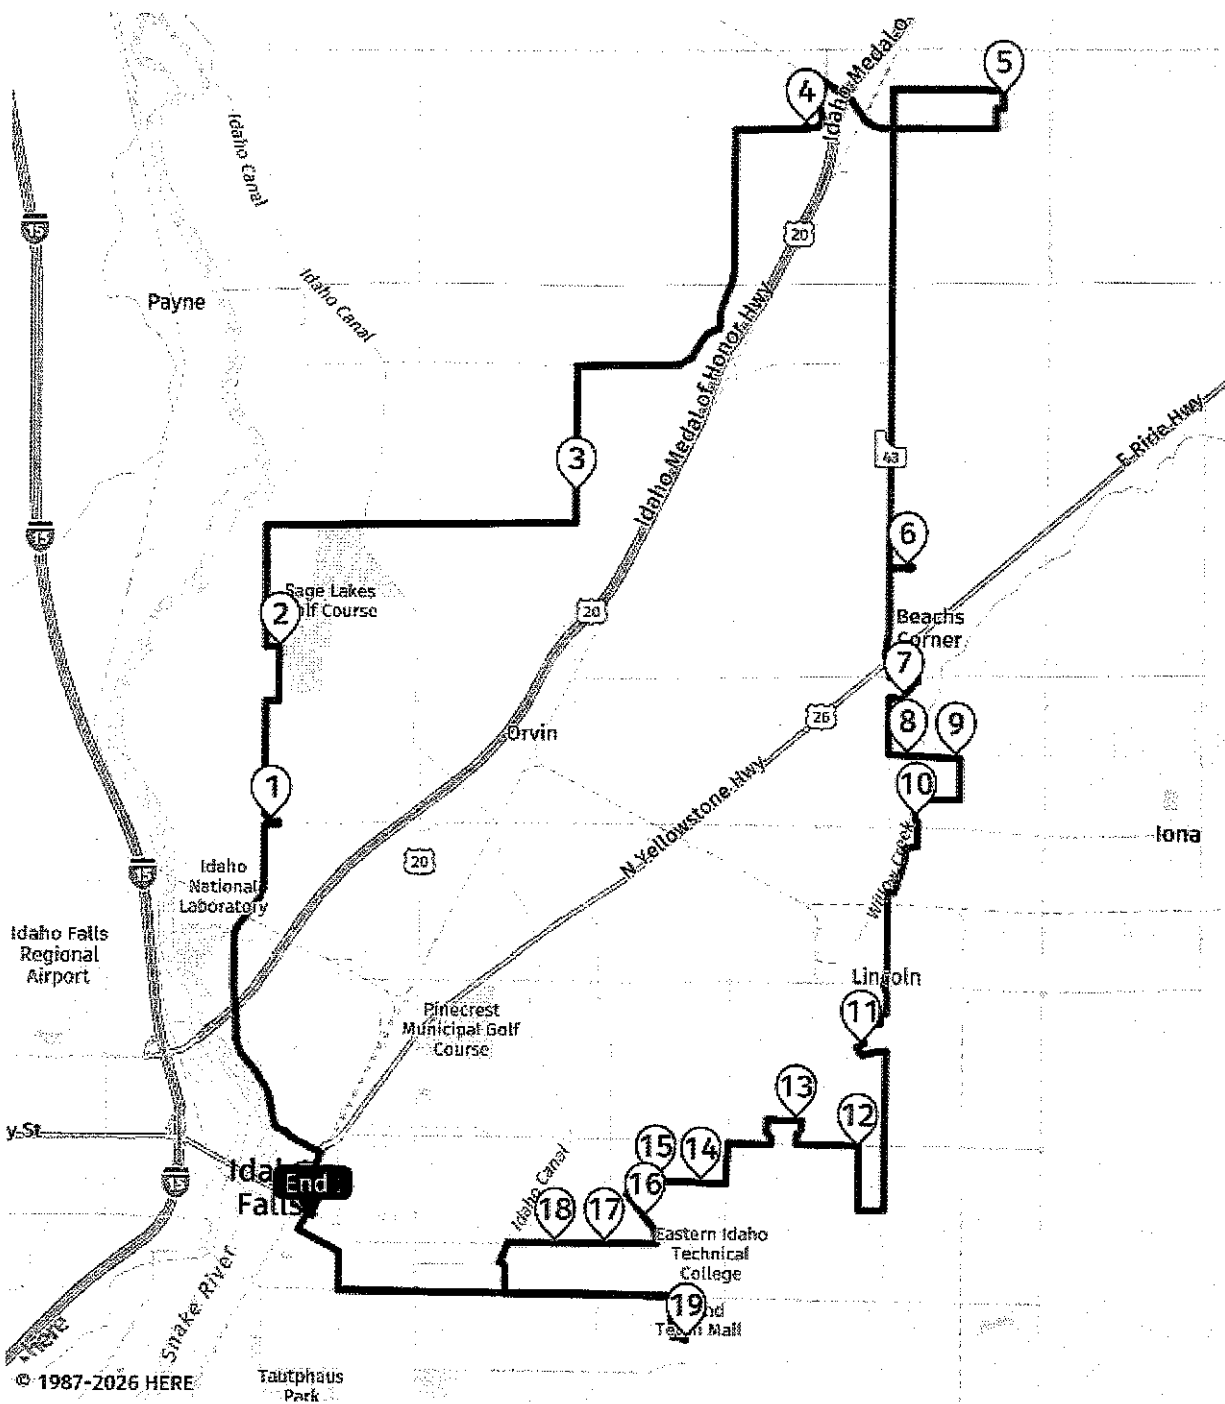

Full Map for #5 25-26

BusRight

Alturas Academies IF (98 Students)

31.67 mi | 20 Stops