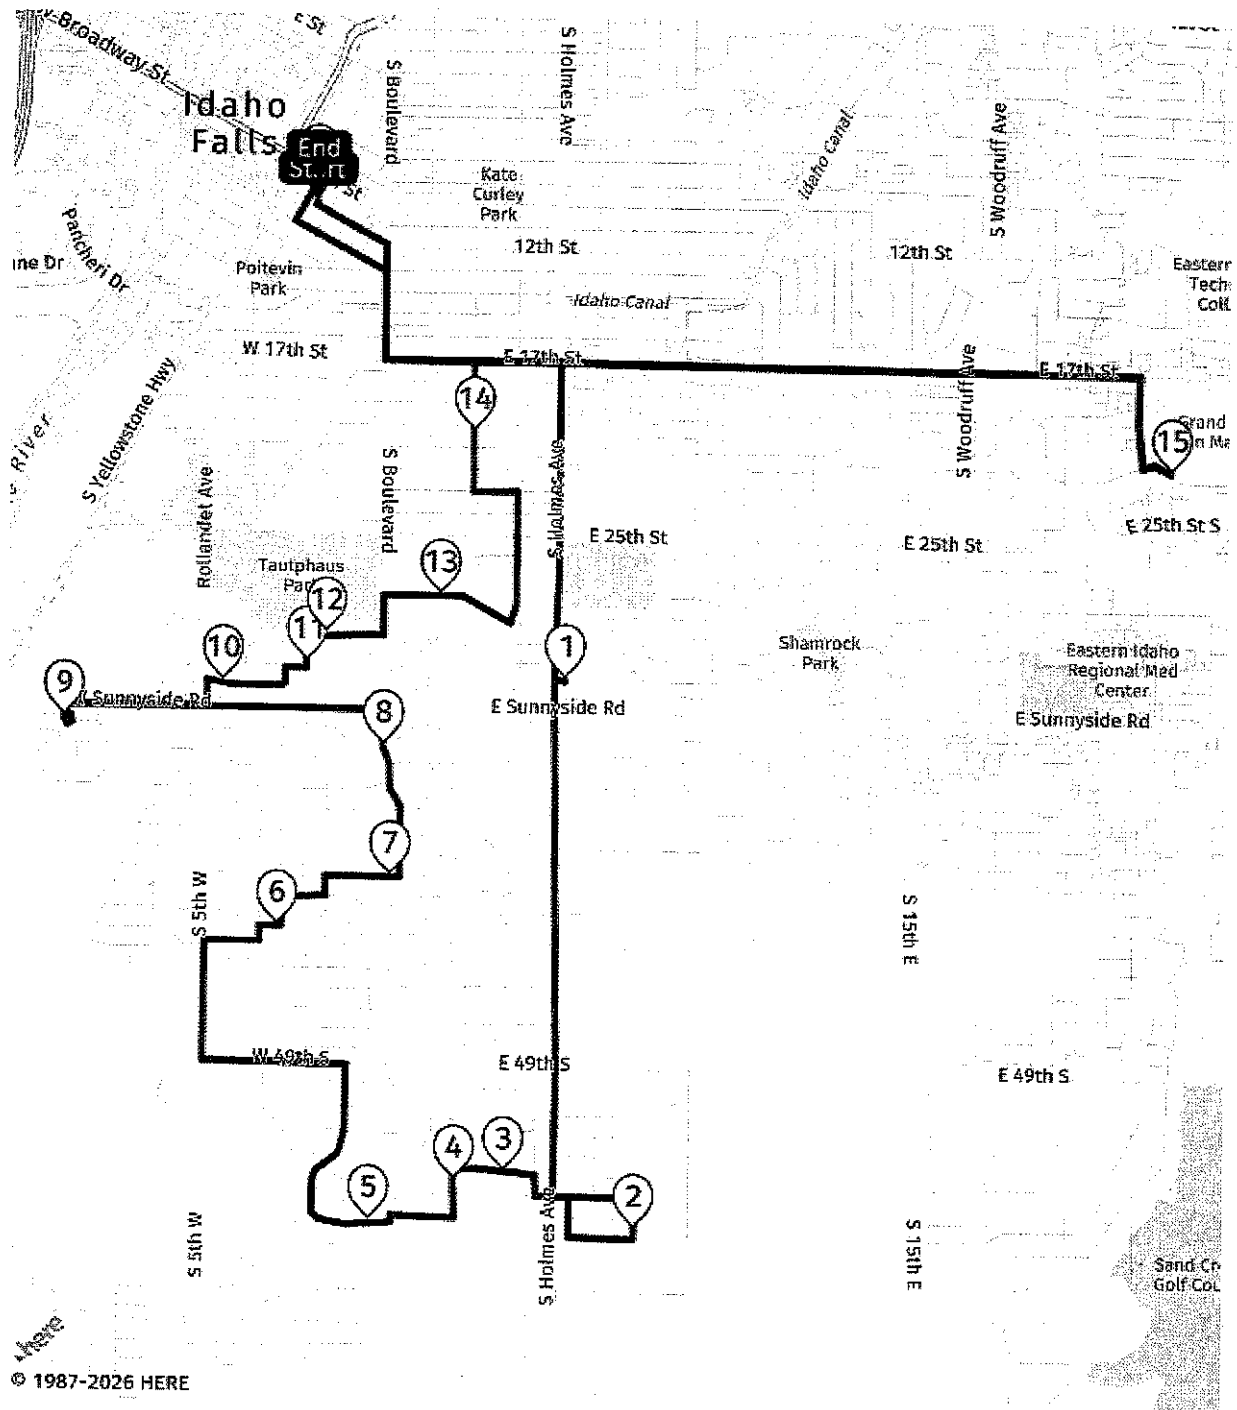

# Full Map for #1 25-26 Active

 BusRight

 Alturas Academies IF (114 Students)

16.45 mi | 16 Stops