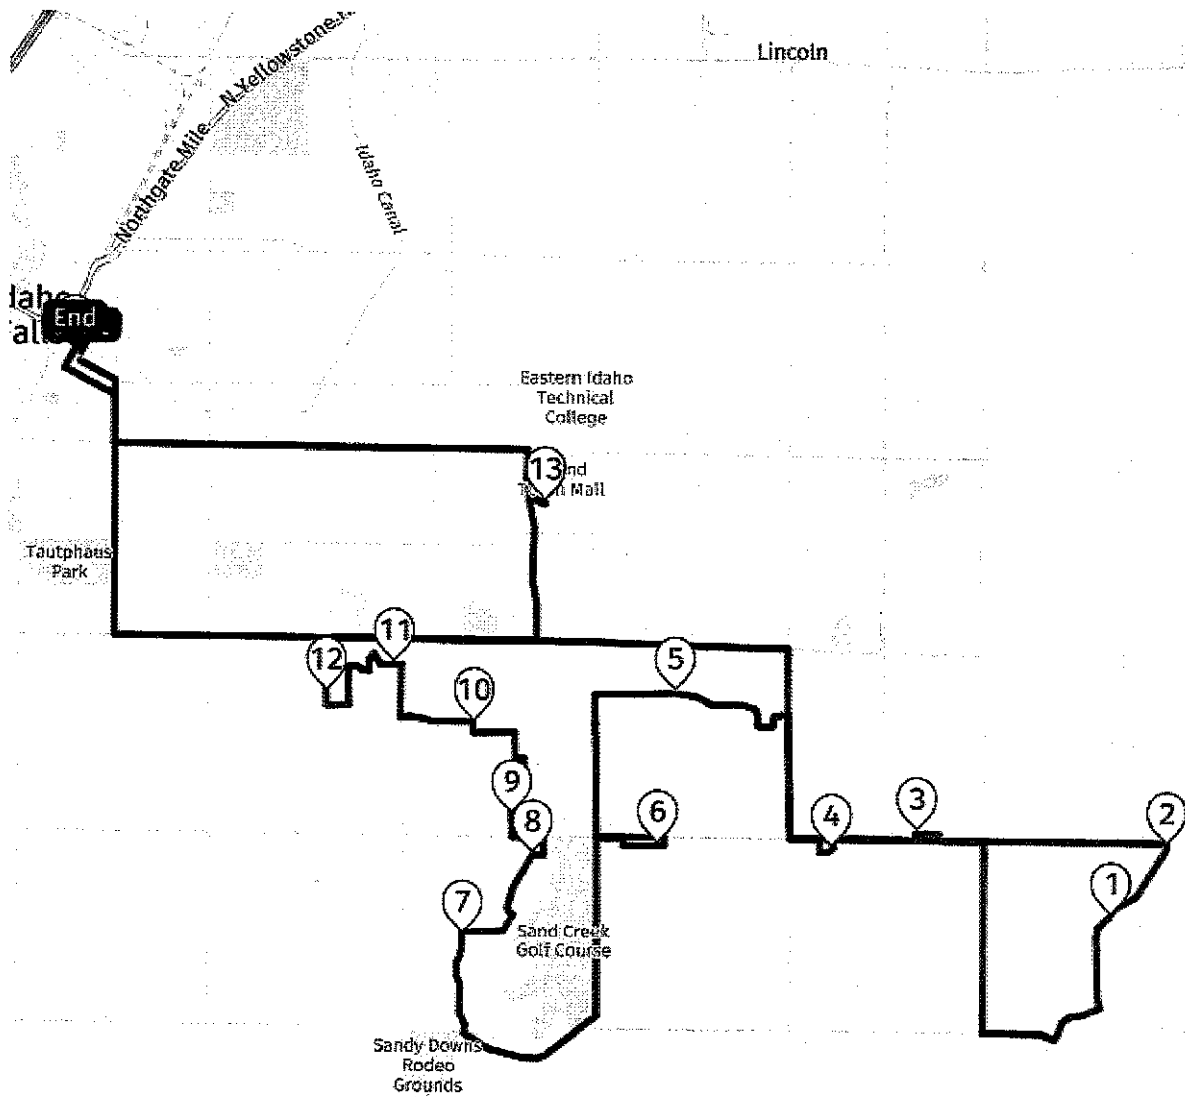

Full Map for #4 25-26 ACTIVE

BusRight

Alturas Academies IF (95 Students)

26.08 mi | 14 Stops

here

© 1987-2026 HERE