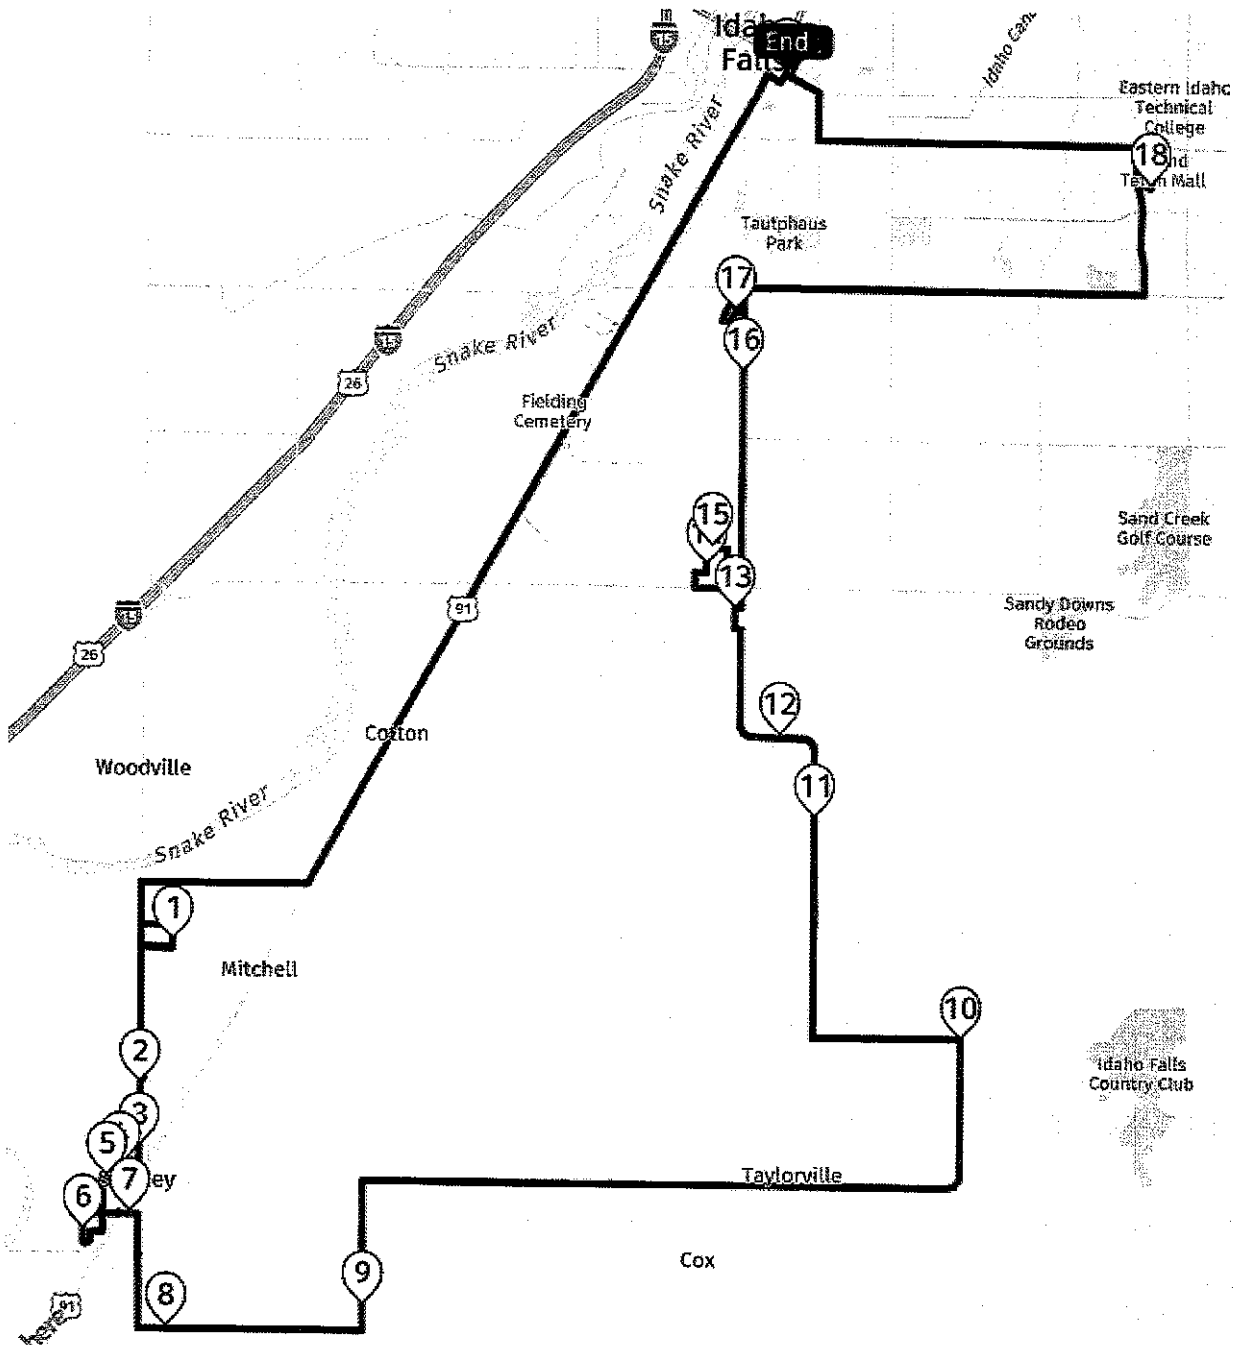

# Directions for #6 25-26 Detour

 Alturas Academies IF (94 Students)

 BusRight

28.15 mi | 23 Stops

Directions \_\_\_\_\_ Distance

- 04:23 PM  STOP 12 Dixie and Butterfly
  
- 04:25 PM  STOP 13 Ladino and Kimberly
  
- 04:30 PM  STOP 14 Green Willow and Stevens
  
- 04:33 PM STOP 15 3737 E Lincoln Rd
  
- 04:36 PM  STOP 16 3840 Deer Stream
  
- 04:40 PM  STOP 17 Booner and Gladys
  
- 04:42 PM  STOP 18 Benson and Richland
  
- 04:45 PM  STOP 19 1498 Fall River Rd
  
- 04:48 PM  STOP 20 2647 N 50th E
  
- 04:51 PM  STOP 21 2955 Sagebrush Ave
  
- 04:53 PM  STOP 22 Cordoba and Baldwin
  
- 04:55 PM  STOP 23 Barcelona and Cordoba
  
- 05:09 PM  END Bus Depot