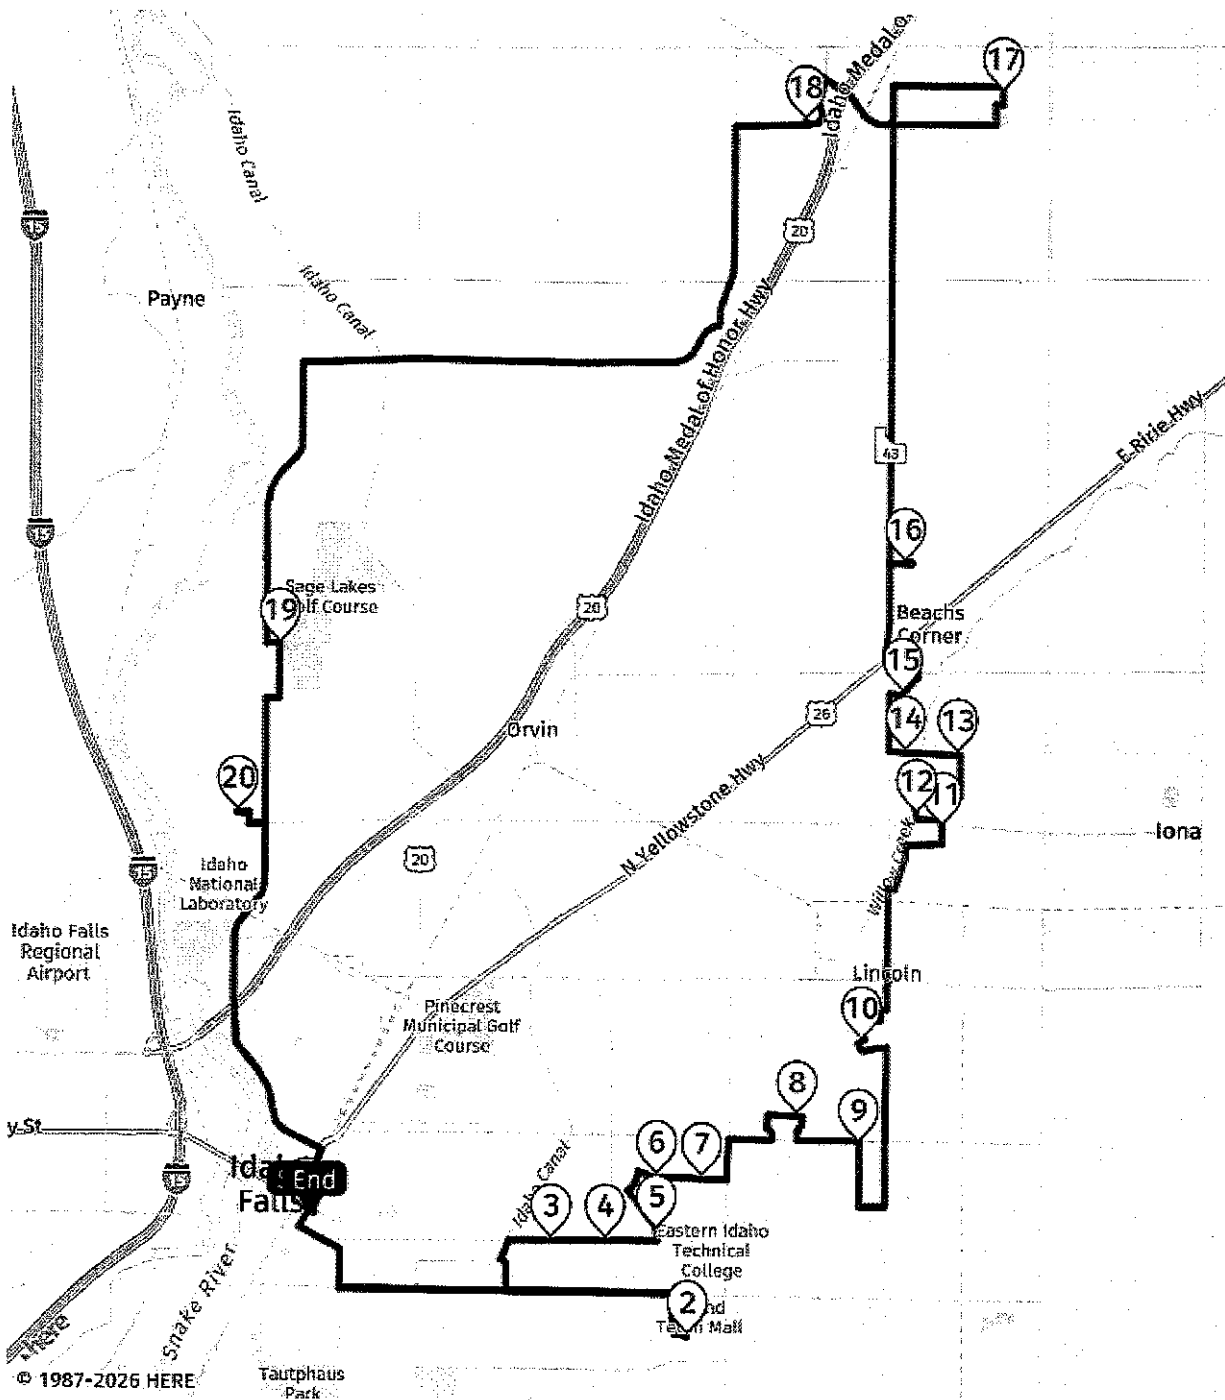

Full Map for #5 25-26 Detour

BusRight

Alturas Academies IF (91 Students)

32.10 mi | 20 Stops