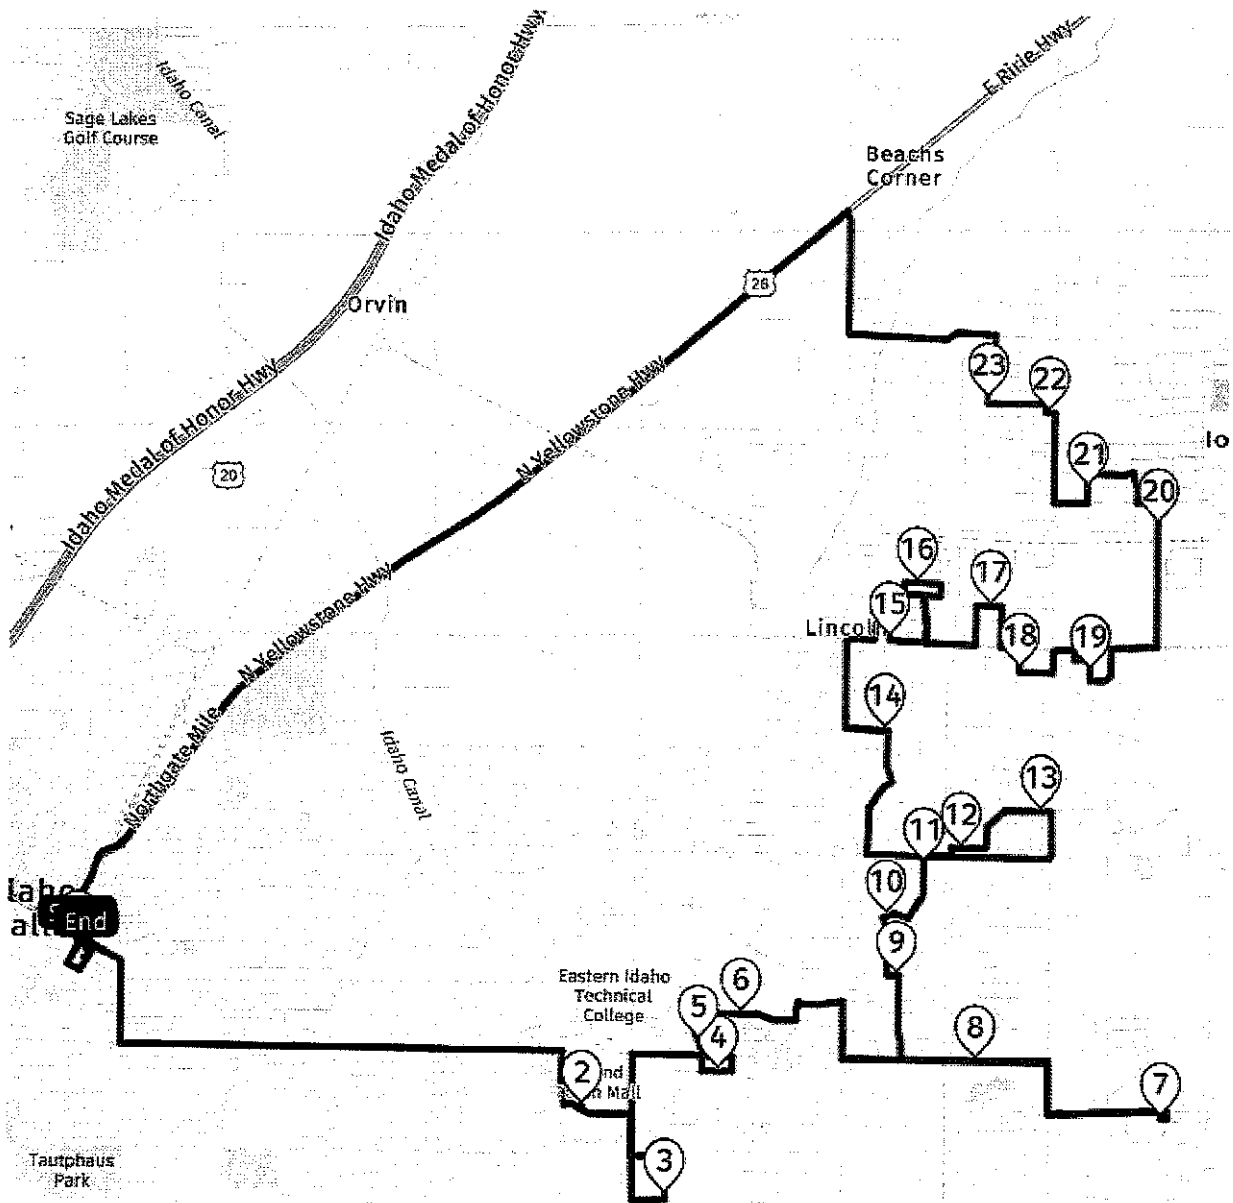

Full Map for #6 25-26 Detour

BusRight

Alturas Academies IF (94 Students)

28.15 mi | 23 Stops

HERE
© 1987-2026 HERE