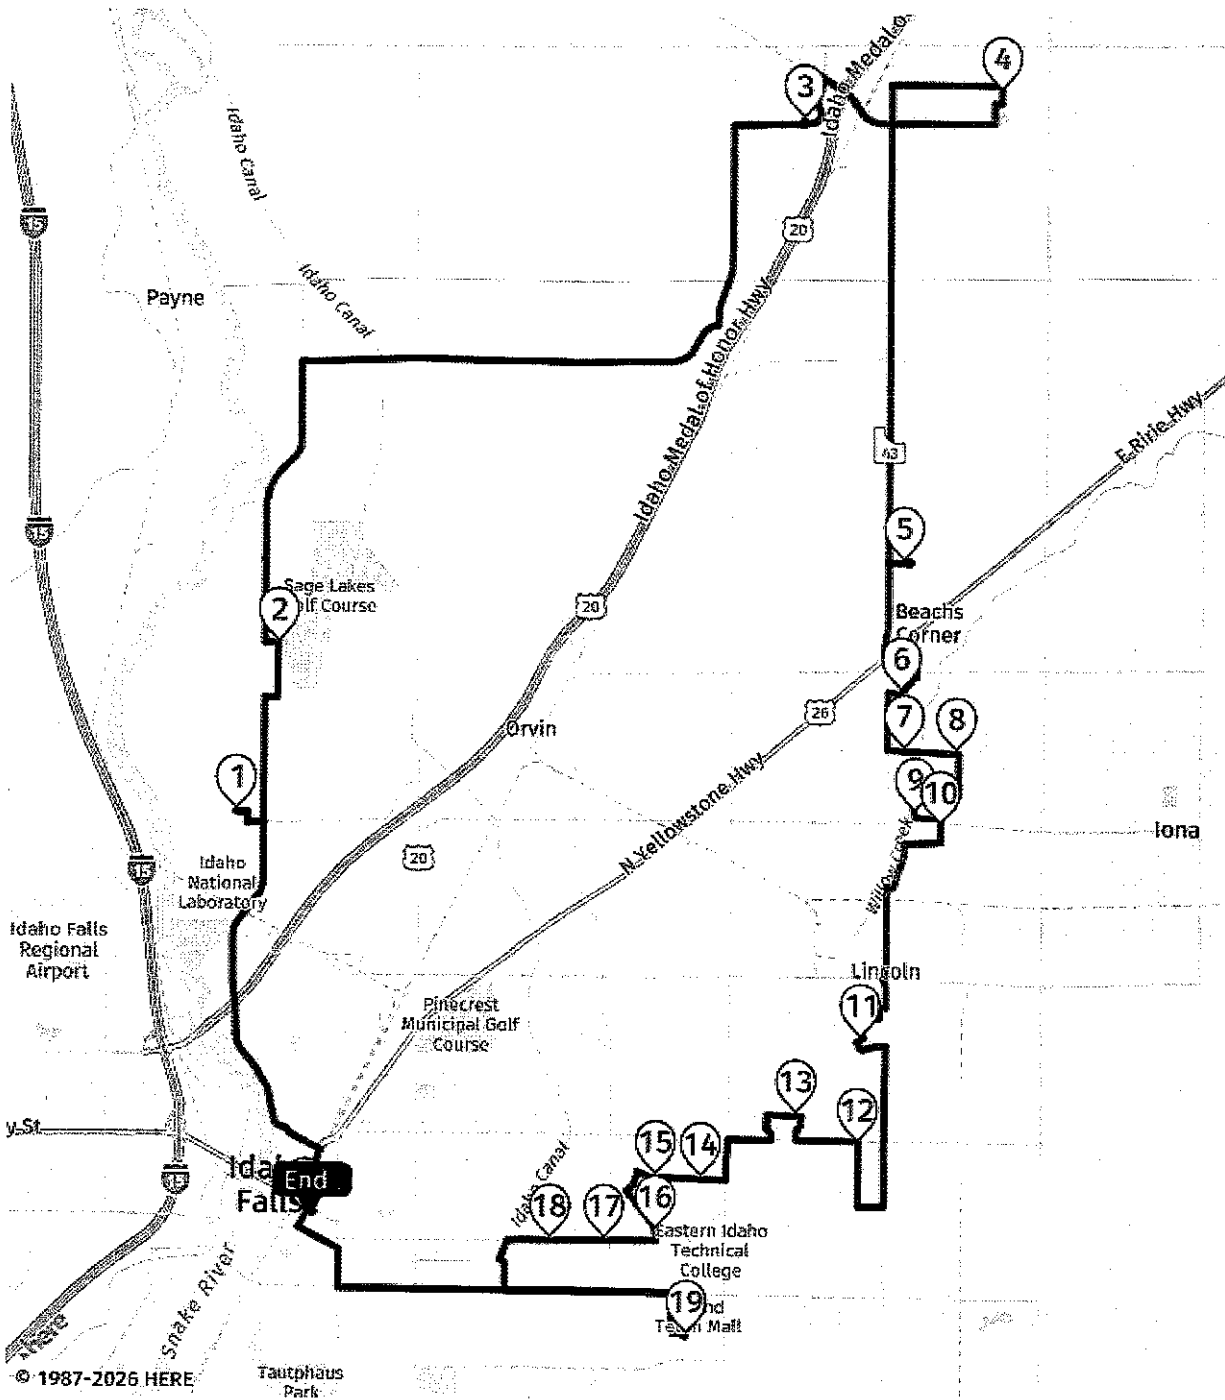

Full Map for #5 25-26 Detour

BusRight

Alturas Academies IF (91 Students)

32.11 mi | 20 Stops