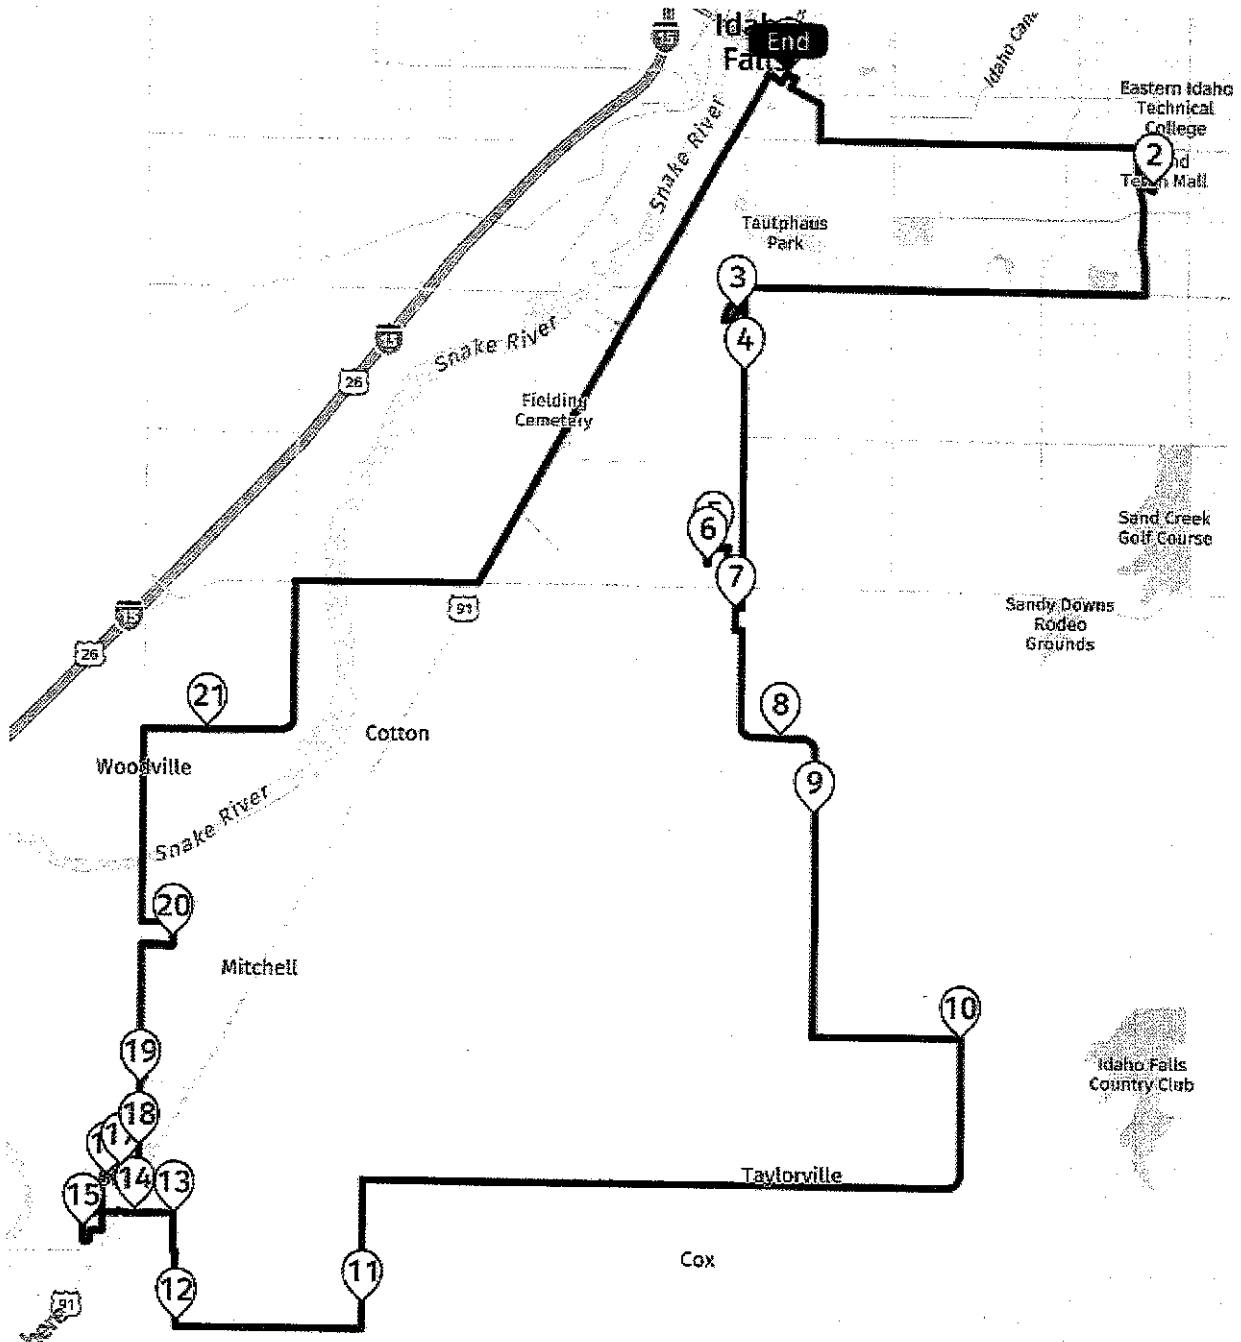

Full Map for #7 25-26

BusRight

Alturas Academies IF (99 Students)

37.02 mi | 21 Stops

© 1987-2026 HERE