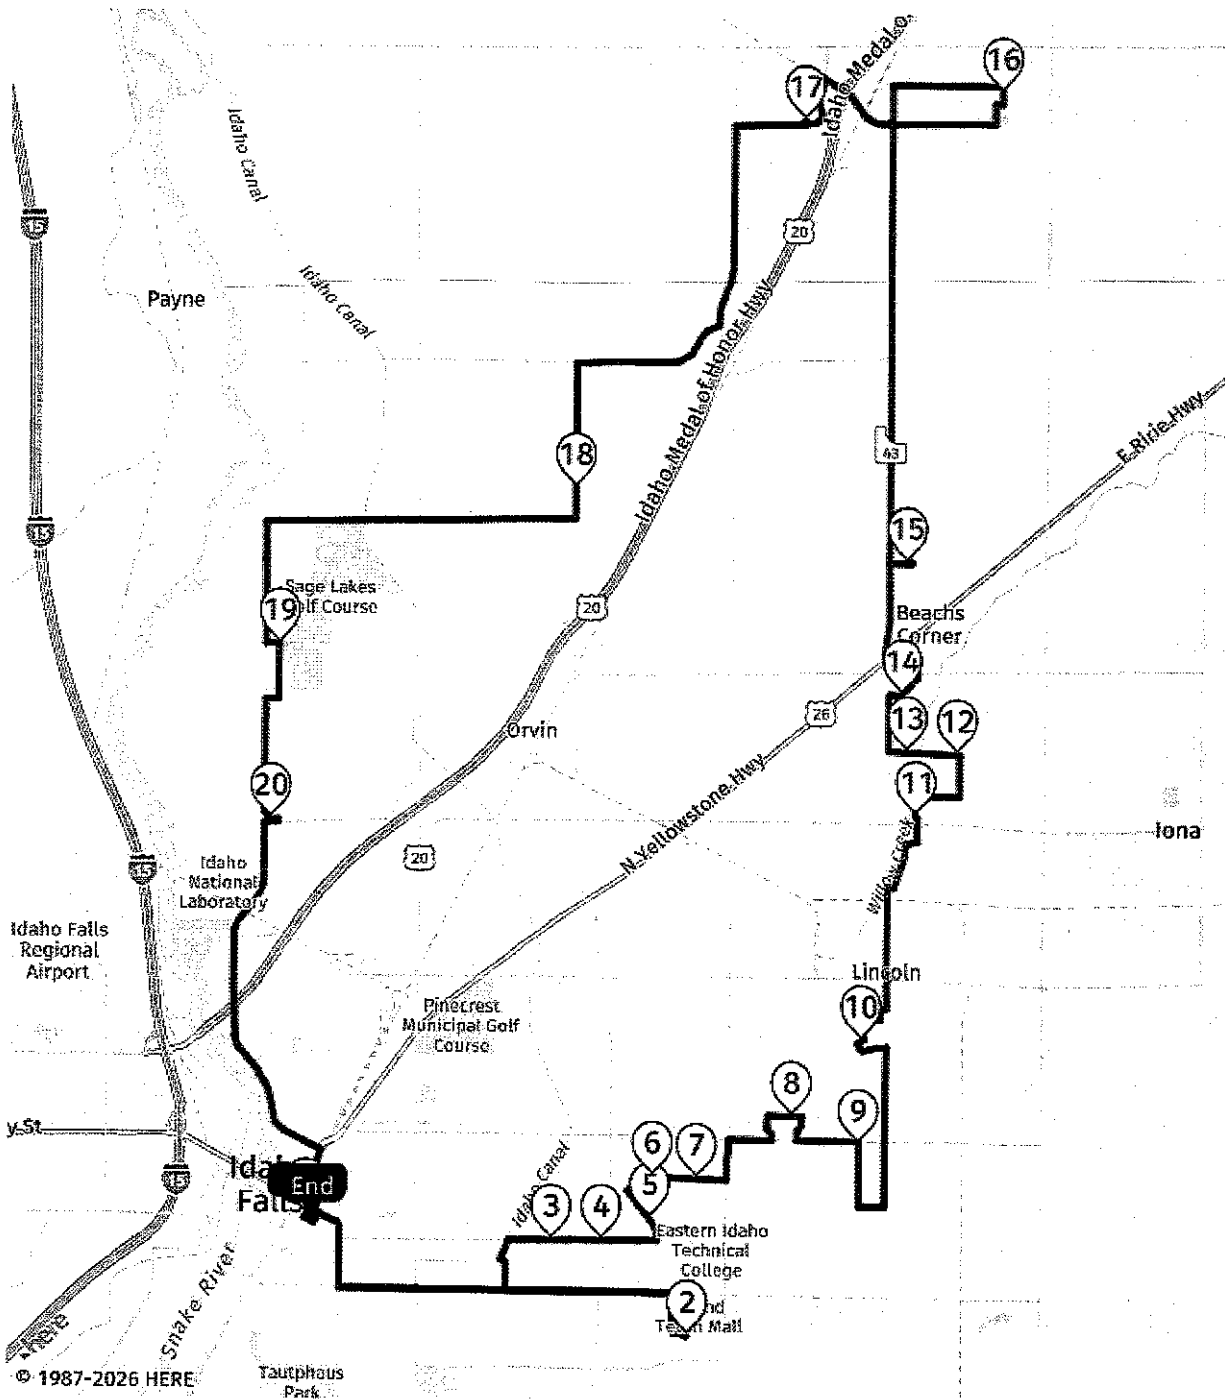

# Directions for #5 25-26

 BusRight

 Alturas Academies IF (98 Students)

31.67 mi | 20 Stops

Directions \_\_\_\_\_ Distance

- 07:34 AM  STOP 12 1st St and Amy Ln
  
- 07:37 AM  STOP 13 Brooklyn and Victoria
  
- 07:40 AM  STOP 14 John Adams and Logan
  
- 07:41 AM  STOP 15 John Adams and Meppen
  
- 07:43 AM  STOP 16 Rosslare Apartments
  
- 07:45 AM  STOP 17 12th and Stanger
  
- 07:46 AM  STOP 18 12th and Orlin
  
- 07:52 AM  STOP 19 Alturas Preparatory Academy
  
- 07:59 AM  STOP 20 Alturas International Drop Off
  
- 08:00 AM  END Alturas Academies IF