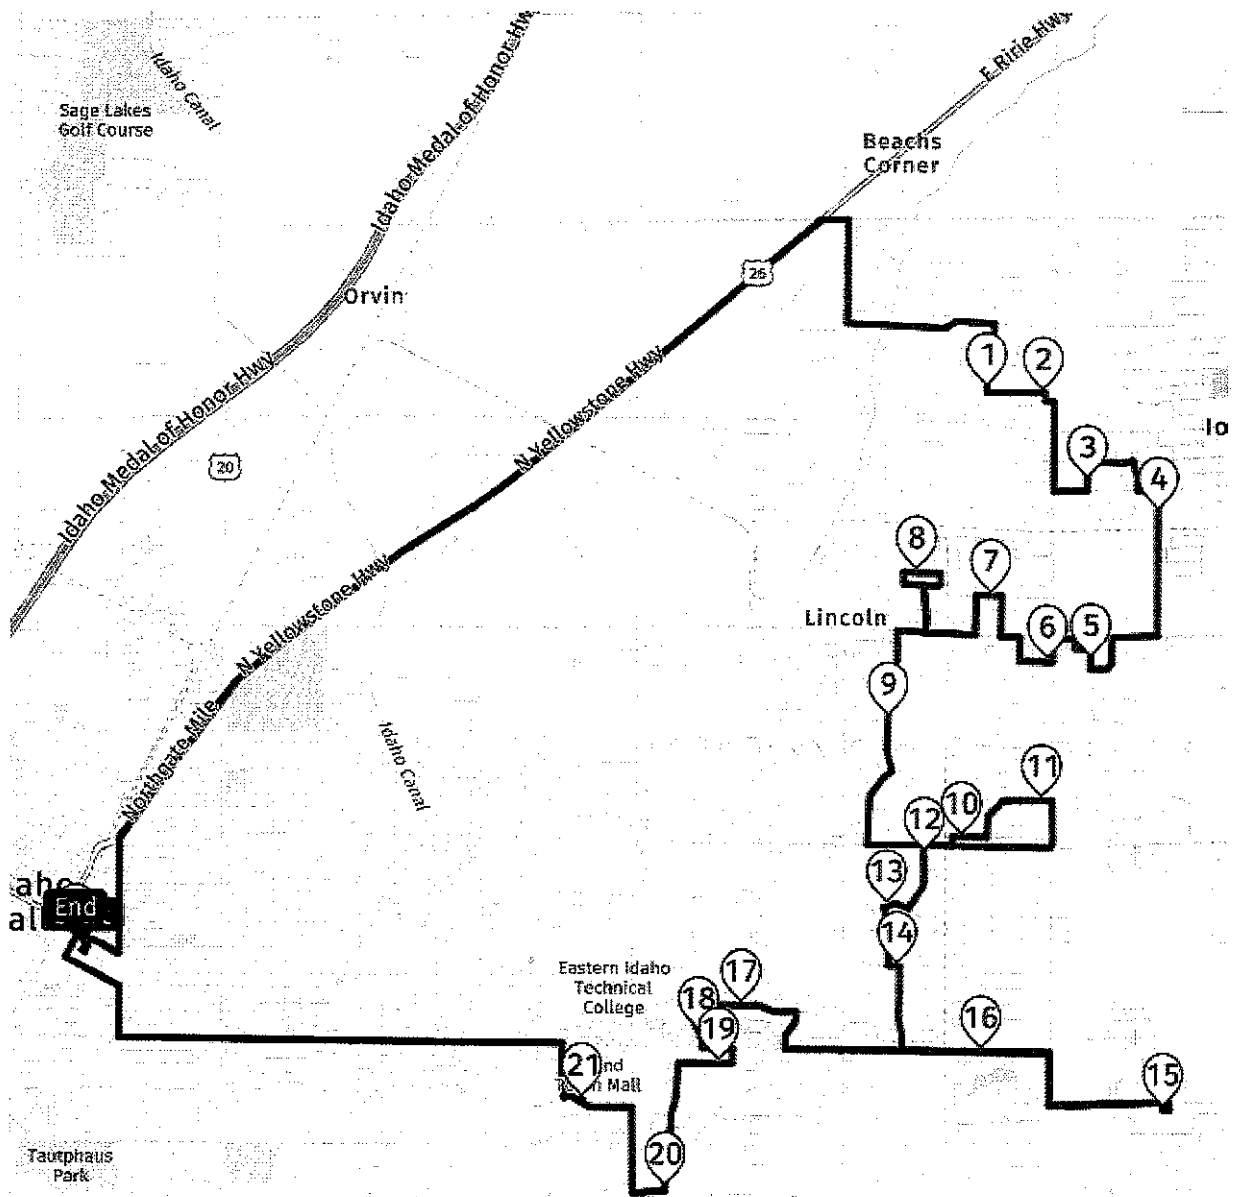

Full Map for #6 25-26 Detour

BusRight

Alturas Academies IF (88 Students)

26.44 mi | 22 Stops

here
© 1987-2026 HERE